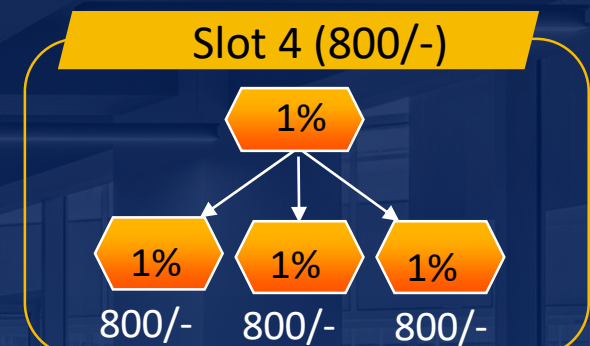

Direct Income

Direct
Income

10%

Diamond Income

10% To
60%

Diamond Income
Well Be Start
After 10 Directs

Level Income

LEVEL	INCOME	TEAM	TOTAL INCOME
Level 1	10%	3	30/-
Level 2	5%	9	45/-
Level 3	4%	27	108/-
Level 4	3%	81	243/-
Level 5	1%	243	243/-
Level 6	1%	729	729/-
Level 7	1%	2187	2187/-
Level 8	1%	6561	6561/-
Level 9	1%	19683	19683/-
Level 10	1%	59049	59049/-

Start Autopool

Auto Pool Package

LEVEL	PACKAGE	INCOME
Level 1	100/-	1% Daily
Level 2	200/-	1% Daily
Level 3	400/-	1% Daily
Level 4	800/-	1% Daily
Level 5	1600/-	1% Daily
Level 6	3200/-	1% Daily
Level 7	6400/-	1% Daily
Level 8	12800/-	1% Daily
Level 9	25600/-	1% Daily
Level 10	51200/-	1% Daily
Level 11	102400/-	1% Daily
Level 12	204800/-	1% Daily

Autopool Global Income

1% To
4%

12 Autopool Global
Income 1 To 4 % Daily

*ROI
Income*

50%

ROI Income

Terms & Conditions

- ✓ Registration Is Free
- ✓ P2P System
- ✓ Minimum Withdrawal- ₹1000 /-
- ✓ Multiple Of ₹1000/-
- ✓ Daily Closing
- ✓ Payout Daily
- ✓ Admin charge - 10%
- ✓ 24*7 Support.