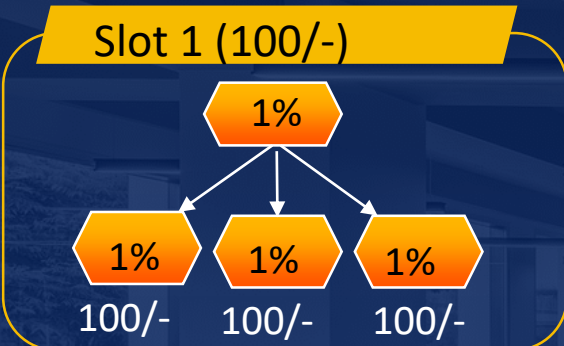

Direct Income

Direct
Income

10%

Diamond Income

10% To
60%

Diamond Income
Well Be Start
After 10 Directs

Level Income

LEVEL	INCOME	TEAM	TOTAL INCOME
Level 1	10%	3	30/-
Level 2	5%	9	45/-
Level 3	4%	27	108/-
Level 4	3%	81	243/-
Level 5	1%	243	243/-
Level 6	1%	729	729/-
Level 7	1%	2187	2187/-
Level 8	1%	6561	6561/-
Level 9	1%	19683	19683/-
Level 10	1%	59049	59049/-

Start Autopool

Auto Pool Package

LEVEL	PACKAGE	INCOME
Level 1	100/-	1% Daily
Level 2	200/-	1% Daily
Level 3	400/-	1% Daily
Level 4	800/-	1% Daily
Level 5	1600/-	1% Daily
Level 6	3200/-	1% Daily
Level 7	6400/-	1% Daily
Level 8	12800/-	1% Daily
Level 9	25600/-	1% Daily
Level 10	51200/-	1% Daily
Level 11	102400/-	1% Daily
Level 12	204800/-	1% Daily

Autopool Global Income

1% To
4%

12 Autopool Global
Income 1 To 4 % Daily

*ROI
Income*

50%

ROI Income

Terms & Conditions

- ✓ Registration Is Free
- ✓ P2P System
- ✓ Minimum Withdrawal- ₹1000 /-
- ✓ Multiple Of ₹1000/-
- ✓ Daily Closing
- ✓ Payout Daily
- ✓ Admin charge - 10%
- ✓ 24*7 Support.