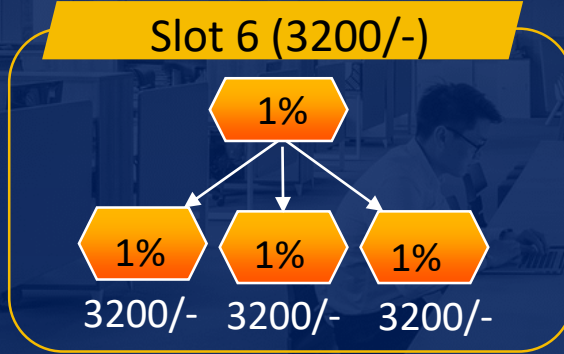

Direct Income

Direct
Income

10%

Diamond Income

10% To
60%

Diamond Income
Well Be Start
After 10 Directs

Level Income

LEVEL	INCOME	TEAM	TOTAL INCOME
Level 1	10%	3	30/-
Level 2	5%	9	45/-
Level 3	4%	27	108/-
Level 4	3%	81	243/-
Level 5	1%	243	243/-
Level 6	1%	729	729/-
Level 7	1%	2187	2187/-
Level 8	1%	6561	6561/-
Level 9	1%	19683	19683/-
Level 10	1%	59049	59049/-

Start Autopool

Auto Pool Package

LEVEL	PACKAGE	INCOME
Level 1	100/-	1% Daily
Level 2	200/-	1% Daily
Level 3	400/-	1% Daily
Level 4	800/-	1% Daily
Level 5	1600/-	1% Daily
Level 6	3200/-	1% Daily
Level 7	6400/-	1% Daily
Level 8	12800/-	1% Daily
Level 9	25600/-	1% Daily
Level 10	51200/-	1% Daily
Level 11	102400/-	1% Daily
Level 12	204800/-	1% Daily

Autopool Global Income

1% To
4%

12 Autopool Global
Income 1 To 4 % Daily

*ROI
Income*

50%

ROI Income

Terms & Conditions

- ✓ Registration Is Free
- ✓ P2P System
- ✓ Minimum Withdrawal- ₹1000 /-
- ✓ Multiple Of ₹1000/-
- ✓ Daily Closing
- ✓ Payout Daily
- ✓ Admin charge - 10%
- ✓ 24*7 Support.