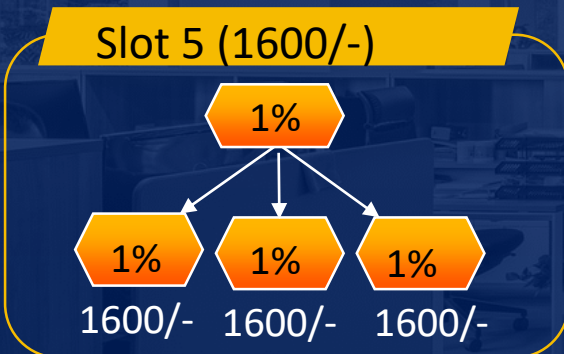

Direct Income

Direct
Income

10%

Diamond Income

10% To
60%

Diamond Income
Well Be Start
After 10 Directs

Level Income

LEVEL	INCOME	TEAM	TOTAL INCOME
Level 1	10%	3	30/-
Level 2	5%	9	45/-
Level 3	4%	27	108/-
Level 4	3%	81	243/-
Level 5	1%	243	243/-
Level 6	1%	729	729/-
Level 7	1%	2187	2187/-
Level 8	1%	6561	6561/-
Level 9	1%	19683	19683/-
Level 10	1%	59049	59049/-

Start Autopool

Auto Pool Package

LEVEL	PACKAGE	INCOME
Level 1	100/-	1% Daily
Level 2	200/-	1% Daily
Level 3	400/-	1% Daily
Level 4	800/-	1% Daily
Level 5	1600/-	1% Daily
Level 6	3200/-	1% Daily
Level 7	6400/-	1% Daily
Level 8	12800/-	1% Daily
Level 9	25600/-	1% Daily
Level 10	51200/-	1% Daily
Level 11	102400/-	1% Daily
Level 12	204800/-	1% Daily

Autopool Global Income

1% To
4%

12 Autopool Global
Income 1 To 4 % Daily

*ROI
Income*

50%

ROI Income

Terms & Conditions

- ✓ Registration Is Free
- ✓ P2P System
- ✓ Minimum Withdrawal- ₹1000 /-
- ✓ Multiple Of ₹1000/-
- ✓ Daily Closing
- ✓ Payout Daily
- ✓ Admin charge - 10%
- ✓ 24*7 Support.