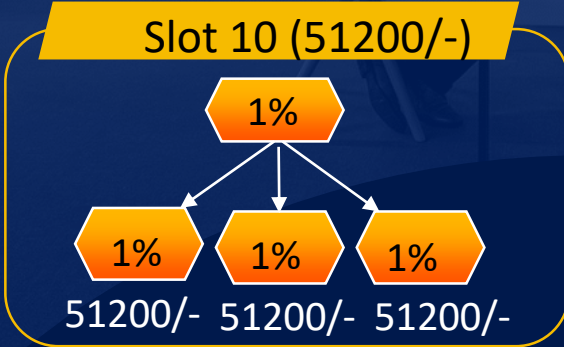

Direct Income

Direct
Income

10%

Diamond Income

10% To
60%

Diamond Income
Well Be Start
After 10 Directs

Level Income

LEVEL	INCOME	TEAM	TOTAL INCOME
Level 1	10%	3	30/-
Level 2	5%	9	45/-
Level 3	4%	27	108/-
Level 4	3%	81	243/-
Level 5	1%	243	243/-
Level 6	1%	729	729/-
Level 7	1%	2187	2187/-
Level 8	1%	6561	6561/-
Level 9	1%	19683	19683/-
Level 10	1%	59049	59049/-

Start Autopool

Auto Pool Package

LEVEL	PACKAGE	INCOME
Level 1	100/-	1% Daily
Level 2	200/-	1% Daily
Level 3	400/-	1% Daily
Level 4	800/-	1% Daily
Level 5	1600/-	1% Daily
Level 6	3200/-	1% Daily
Level 7	6400/-	1% Daily
Level 8	12800/-	1% Daily
Level 9	25600/-	1% Daily
Level 10	51200/-	1% Daily
Level 11	102400/-	1% Daily
Level 12	204800/-	1% Daily

Autopool Global Income

1% To
4%

12 Autopool Global
Income 1 To 4 % Daily

*ROI
Income*

50%

ROI Income

Terms & Conditions

- ✓ Registration Is Free
- ✓ P2P System
- ✓ Minimum Withdrawal- ₹1000 /-
- ✓ Multiple Of ₹1000/-
- ✓ Daily Closing
- ✓ Payout Daily
- ✓ Admin charge - 10%
- ✓ 24*7 Support.