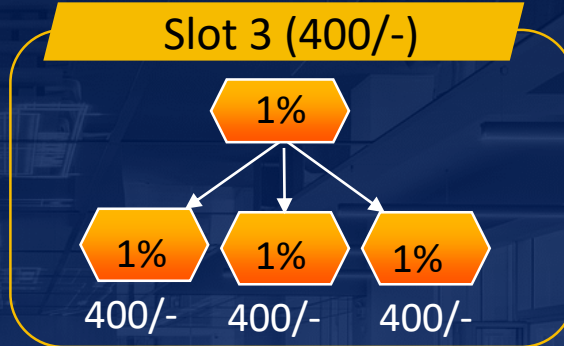

Direct Income

Direct
Income

10%

Diamond Income

10% To
60%

Diamond Income
Well Be Start
After 10 Directs

Level Income

LEVEL	INCOME	TEAM	TOTAL INCOME
Level 1	10%	3	30/-
Level 2	5%	9	45/-
Level 3	4%	27	108/-
Level 4	3%	81	243/-
Level 5	1%	243	243/-
Level 6	1%	729	729/-
Level 7	1%	2187	2187/-
Level 8	1%	6561	6561/-
Level 9	1%	19683	19683/-
Level 10	1%	59049	59049/-

Start Autopool

Auto Pool Package

LEVEL	PACKAGE	INCOME
Level 1	100/-	1% Daily
Level 2	200/-	1% Daily
Level 3	400/-	1% Daily
Level 4	800/-	1% Daily
Level 5	1600/-	1% Daily
Level 6	3200/-	1% Daily
Level 7	6400/-	1% Daily
Level 8	12800/-	1% Daily
Level 9	25600/-	1% Daily
Level 10	51200/-	1% Daily
Level 11	102400/-	1% Daily
Level 12	204800/-	1% Daily

Autopool Global Income

1% To
4%

12 Autopool Global
Income 1 To 4 % Daily

*ROI
Income*

50%

ROI Income

Terms & Conditions

- ✓ Registration Is Free
- ✓ P2P System
- ✓ Minimum Withdrawal- ₹1000 /-
- ✓ Multiple Of ₹1000/-
- ✓ Daily Closing
- ✓ Payout Daily
- ✓ Admin charge - 10%
- ✓ 24*7 Support.