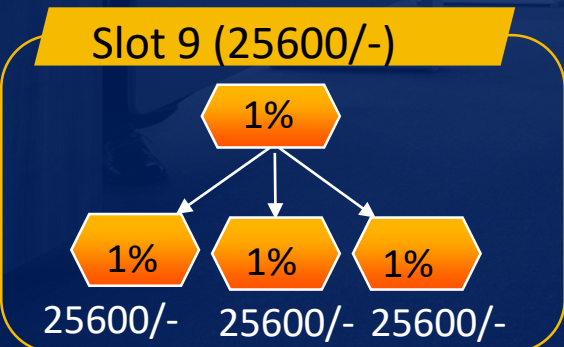

Direct Income

Direct
Income

10%

Diamond Income

10% To
60%

Diamond Income
Well Be Start
After 10 Directs

Level Income

LEVEL	INCOME	TEAM	TOTAL INCOME
Level 1	10%	3	30/-
Level 2	5%	9	45/-
Level 3	4%	27	108/-
Level 4	3%	81	243/-
Level 5	1%	243	243/-
Level 6	1%	729	729/-
Level 7	1%	2187	2187/-
Level 8	1%	6561	6561/-
Level 9	1%	19683	19683/-
Level 10	1%	59049	59049/-

Start Autopool

Auto Pool Package

LEVEL	PACKAGE	INCOME
Level 1	100/-	1% Daily
Level 2	200/-	1% Daily
Level 3	400/-	1% Daily
Level 4	800/-	1% Daily
Level 5	1600/-	1% Daily
Level 6	3200/-	1% Daily
Level 7	6400/-	1% Daily
Level 8	12800/-	1% Daily
Level 9	25600/-	1% Daily
Level 10	51200/-	1% Daily
Level 11	102400/-	1% Daily
Level 12	204800/-	1% Daily

Autopool Global Income

1% To
4%

12 Autopool Global
Income 1 To 4 % Daily

*ROI
Income*

50%

ROI Income

Terms & Conditions

- ✓ Registration Is Free
- ✓ P2P System
- ✓ Minimum Withdrawal- ₹1000 /-
- ✓ Multiple Of ₹1000/-
- ✓ Daily Closing
- ✓ Payout Daily
- ✓ Admin charge - 10%
- ✓ 24*7 Support.