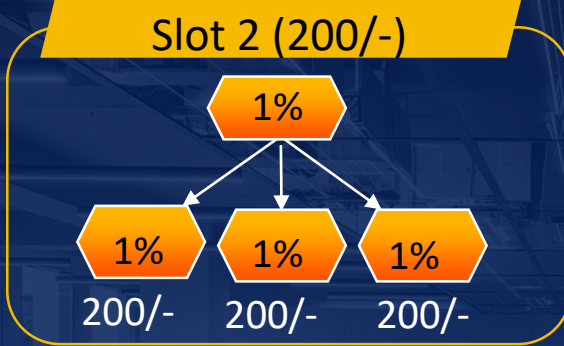

Direct Income

Direct
Income

10%

Diamond Income

10% To
60%

Diamond Income
Well Be Start
After 10 Directs

Level Income

LEVEL	INCOME	TEAM	TOTAL INCOME
Level 1	10%	3	30/-
Level 2	5%	9	45/-
Level 3	4%	27	108/-
Level 4	3%	81	243/-
Level 5	1%	243	243/-
Level 6	1%	729	729/-
Level 7	1%	2187	2187/-
Level 8	1%	6561	6561/-
Level 9	1%	19683	19683/-
Level 10	1%	59049	59049/-

Start Autopool

Auto Pool Package

LEVEL	PACKAGE	INCOME
Level 1	100/-	1% Daily
Level 2	200/-	1% Daily
Level 3	400/-	1% Daily
Level 4	800/-	1% Daily
Level 5	1600/-	1% Daily
Level 6	3200/-	1% Daily
Level 7	6400/-	1% Daily
Level 8	12800/-	1% Daily
Level 9	25600/-	1% Daily
Level 10	51200/-	1% Daily
Level 11	102400/-	1% Daily
Level 12	204800/-	1% Daily

Autopool Global Income

1% To
4%

12 Autopool Global
Income 1 To 4 % Daily

*ROI
Income*

50%

ROI Income

Terms & Conditions

- ✓ Registration Is Free
- ✓ P2P System
- ✓ Minimum Withdrawal- ₹1000 /-
- ✓ Multiple Of ₹1000/-
- ✓ Daily Closing
- ✓ Payout Daily
- ✓ Admin charge - 10%
- ✓ 24*7 Support.