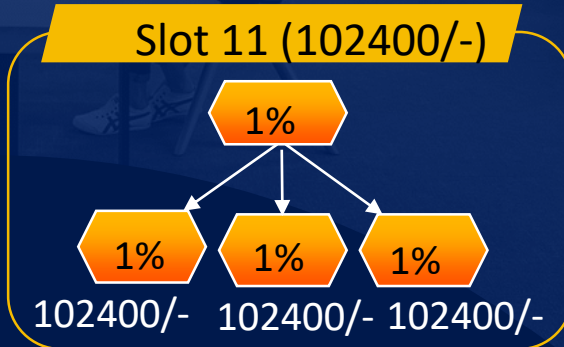

Direct Income

Direct
Income

10%

Diamond Income

10% To
60%

Diamond Income
Well Be Start
After 10 Directs

Level Income

LEVEL	INCOME	TEAM	TOTAL INCOME
Level 1	10%	3	30/-
Level 2	5%	9	45/-
Level 3	4%	27	108/-
Level 4	3%	81	243/-
Level 5	1%	243	243/-
Level 6	1%	729	729/-
Level 7	1%	2187	2187/-
Level 8	1%	6561	6561/-
Level 9	1%	19683	19683/-
Level 10	1%	59049	59049/-

Start Autopool

Auto Pool Package

LEVEL	PACKAGE	INCOME
Level 1	100/-	1% Daily
Level 2	200/-	1% Daily
Level 3	400/-	1% Daily
Level 4	800/-	1% Daily
Level 5	1600/-	1% Daily
Level 6	3200/-	1% Daily
Level 7	6400/-	1% Daily
Level 8	12800/-	1% Daily
Level 9	25600/-	1% Daily
Level 10	51200/-	1% Daily
Level 11	102400/-	1% Daily
Level 12	204800/-	1% Daily

Autopool Global Income

1% To
4%

12 Autopool Global
Income 1 To 4 % Daily

*ROI
Income*

50%

ROI Income

Terms & Conditions

- ✓ Registration Is Free
- ✓ P2P System
- ✓ Minimum Withdrawal- ₹1000 /-
- ✓ Multiple Of ₹1000/-
- ✓ Daily Closing
- ✓ Payout Daily
- ✓ Admin charge - 10%
- ✓ 24*7 Support.