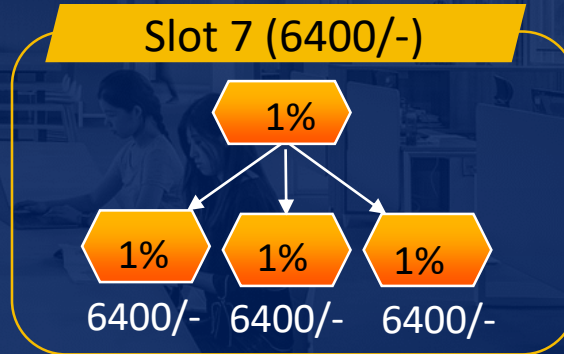

Direct Income

Direct
Income

10%

Diamond Income

10% To
60%

Diamond Income
Well Be Start
After 10 Directs

Level Income

LEVEL	INCOME	TEAM	TOTAL INCOME
Level 1	10%	3	30/-
Level 2	5%	9	45/-
Level 3	4%	27	108/-
Level 4	3%	81	243/-
Level 5	1%	243	243/-
Level 6	1%	729	729/-
Level 7	1%	2187	2187/-
Level 8	1%	6561	6561/-
Level 9	1%	19683	19683/-
Level 10	1%	59049	59049/-

Start Autopool

Auto Pool Package

LEVEL	PACKAGE	INCOME
Level 1	100/-	1% Daily
Level 2	200/-	1% Daily
Level 3	400/-	1% Daily
Level 4	800/-	1% Daily
Level 5	1600/-	1% Daily
Level 6	3200/-	1% Daily
Level 7	6400/-	1% Daily
Level 8	12800/-	1% Daily
Level 9	25600/-	1% Daily
Level 10	51200/-	1% Daily
Level 11	102400/-	1% Daily
Level 12	204800/-	1% Daily

Autopool Global Income

1% To
4%

12 Autopool Global
Income 1 To 4 % Daily

*ROI
Income*

50%

ROI Income

Terms & Conditions

- ✓ Registration Is Free
- ✓ P2P System
- ✓ Minimum Withdrawal- ₹1000 /-
- ✓ Multiple Of ₹1000/-
- ✓ Daily Closing
- ✓ Payout Daily
- ✓ Admin charge - 10%
- ✓ 24*7 Support.