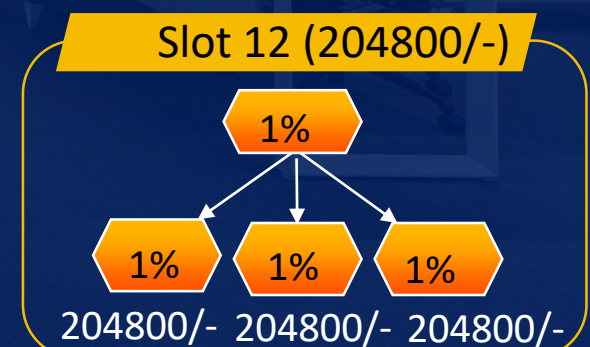

Direct Income

Direct
Income

10%

Diamond Income

10% To
60%

Diamond Income
Well Be Start
After 10 Directs

Level Income

LEVEL	INCOME	TEAM	TOTAL INCOME
Level 1	10%	3	30/-
Level 2	5%	9	45/-
Level 3	4%	27	108/-
Level 4	3%	81	243/-
Level 5	1%	243	243/-
Level 6	1%	729	729/-
Level 7	1%	2187	2187/-
Level 8	1%	6561	6561/-
Level 9	1%	19683	19683/-
Level 10	1%	59049	59049/-

Start Autopool

Auto Pool Package

LEVEL	PACKAGE	INCOME
Level 1	100/-	1% Daily
Level 2	200/-	1% Daily
Level 3	400/-	1% Daily
Level 4	800/-	1% Daily
Level 5	1600/-	1% Daily
Level 6	3200/-	1% Daily
Level 7	6400/-	1% Daily
Level 8	12800/-	1% Daily
Level 9	25600/-	1% Daily
Level 10	51200/-	1% Daily
Level 11	102400/-	1% Daily
Level 12	204800/-	1% Daily

Autopool Global Income

1% To
4%

12 Autopool Global
Income 1 To 4 % Daily

*ROI
Income*

50%

ROI Income

Terms & Conditions

- ✓ Registration Is Free
- ✓ P2P System
- ✓ Minimum Withdrawal- ₹1000 /-
- ✓ Multiple Of ₹1000/-
- ✓ Daily Closing
- ✓ Payout Daily
- ✓ Admin charge - 10%
- ✓ 24*7 Support.