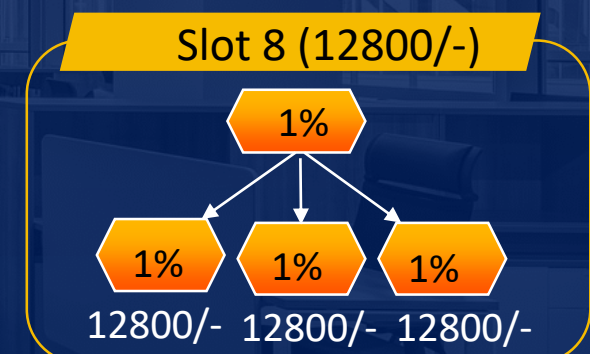

Autopool Global Income

1% To
4%

12 Autopool Global
Income 1 To 4 % Daily